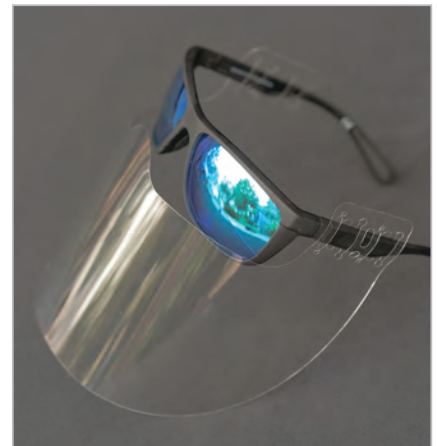

NEW for 2021

The NEW Clear Eyewear Protective Face Shield

Simpson's clear eyewear protective face shield mounts to nearly any pair of glasses using an array of holes, slots, and slits. The design provides a face covering option without the common problems associated with cloth and paper masks or full-face shields.

Features & Benefits

- Constructed of 0.01" thick clear polycarbonate
- Strong and durable
- Easily cleaned with soap and water
- Reusable
- Sits below line of vision with no glare
- One size fits all
- Will not fog glasses or muffle voice
- Won't interfere with makeup or hair
- No pulling on ears
- Keeps you cool in the heat
- MADE IN THE USA